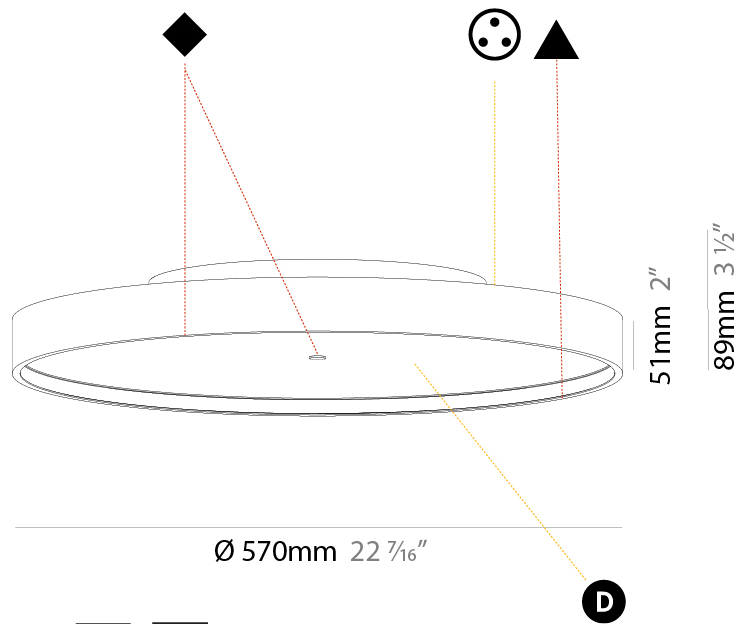

GENERAL

Series: Sign Diva
Subseries: Sign Diva Korona
Brand: Prolicht
Division: Architectural
Mounting Type: Surface
Mounting Location: Ceiling
Subcategory: Ambient

PHYSICAL

Shape: Round
Diameter (mm): 570
Diameter (in): 22 7/16
Height (mm): 89
Height (in): 3 1/2
Light Distribution: Direct / Indirect
Weight (kg): 7.4
Weight (lbs): 16.314
Diffuser: Direct - PMMA - Opal/Micro-Prism/Sparkling Secret/Vintage Industrial / Indirect - White/Yellow/Orange/Red/Blue/Green
Fixture Finish: SSR / BKV / CWI / CRY / HAB / UFT / ITA / RUA / FTG / MYG / LOD / PUS / FRO / FUP / KIA / POP / BLS / SPG / MEY / GOH / GUM / CHC / COM / ABZ / JAG / OBR / MOS / ROR
Fixture Material: Extruded Aluminum / Steel

ELECTRICAL

Lamp Type: LED (Zhaga Standard)
Input Wattage (W): 58.3
Total Output Wattage (W): 53
Dimming: Tri-Mode (Non-Dimming and Phase Dimming (120Vac only) and 0-10V Dimming)
Driver Included: Yes
Driver Location: Integrated
Driver Type: Constant Current - Universal
Driver Class: Class 2
Input Voltage (V): 120 - 277
Constant Current (MA): 350

LED

Color Temperature (°K): 3000 / 3500 / 4000
Max. Delivered Lumen (lm): 6170 / 6292 / 6420
CRI: >90 CRI
Lamp Life (hrs): 50000

OPTICAL

RATINGS AND CERTIFICATIONS

Certified By: Certified for North American Standards
IP rating: IP20

PROJECT
TYPE
SPECIFIER
QUANTITY
DATE